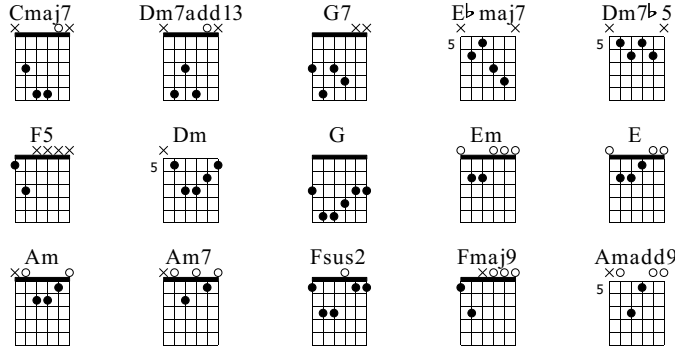

A Design for a Life

Words & Music by Manic Street Preachers

Standard tuning

♩ = 136

Verse
Cmaj7

N-Gt

f

Dm7add13

G7

E♭maj7

Dm7♭5

Cmaj7 Cmaj7

TAB

Cmaj7 Bridge F5 Dm

TAB

G F5 Dm G