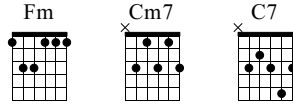

Bixo

Manu Chao

...proxima estacio... esperanza

Words & Music by Manu Chao

Standard tuning

♩ = 200

First system of guitar notation for measures 1-4. The treble clef staff shows chords in Fm, Cm7, and C7. The TAB staff shows fingerings: 1-1-3-1 for Fm, 3-3-3-3 for Cm7, and 3-3-3-3 for C7.

Second system of guitar notation for measures 5-8. The treble clef staff shows chords in Fm, Cm7, and C7. The TAB staff shows fingerings: 1-1-3-1 for Fm, 3-3-3-3 for Cm7, and 3-3-3-3 for C7.

Third system of guitar notation for measures 9-12. The treble clef staff shows chords in Fm, Cm7, and C7. The TAB staff shows fingerings: 1-1-3-1 for Fm, 3-3-3-3 for Cm7, and 3-3-3-3 for C7.

TAB

Fm Cm7 C7

Musical notation for measures 25-26. Measure 25 is in Fm, and measures 26-27 are in Cm7. The notation includes a treble clef, a key signature of one sharp (F#), and a 4/4 time signature. The melody consists of eighth notes with ties. The guitar tab below shows the fretting for each measure.

TAB

Fm Cm7 C7

Musical notation for measures 27-28. Measure 27 is in Fm, and measures 28-29 are in Cm7. The notation includes a treble clef, a key signature of one sharp (F#), and a 4/4 time signature. The melody consists of eighth notes with ties. The guitar tab below shows the fretting for each measure.