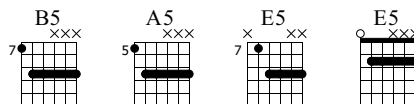

Poppies

Marcy Playground

Marcy Playground

Words & Music by John Wozniak

Standard tuning

$\text{♩} = 91$

E-Gt

B5

Verse 1

A5 E5 B5

A5 E5 B5