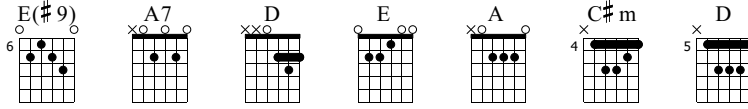

Sunday Mail

Marcy Playground

Shapeshifter

Words & Music by John Wozniak

Standard tuning

♩ = 110

Intro
E(#9) A7

E-Gt