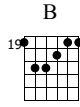

# The Last Day on Earth

Marilyn Manson  
Mechanical Animals

Words & Music by Marilyn Manson

Standard tuning

$\text{♩} = 90$

**Intro**

S-Gt

*f*