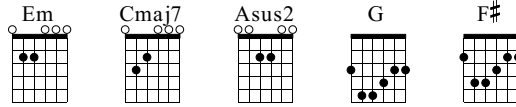

The Speed Of Pain

Marilyn Manson
Mechanical Animals

Words & Music by Marilyn Manson

Standard tuning

♩ = 75

Intro
Em Cmaj7

S-Gt

TAB

Em Cmaj7

3x

TAB

Verse
Em Cmaj7

They slit Our throats

5

3x

TAB