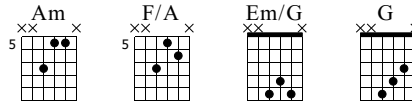

# Belly Full a.k.a. Them Belly Full

Words & Music by Bob Marley and the Wailers

Standard tuning

♩ = 72

E-Gt

1

*f*

TAB

5 7 3 5 6 8

8 4 5 4 4 5  
7 5 5 5 5  
0

4

Am F/A

TAB

5 7 3 5 1 3 5 7 5

8 (8) 5 7 5 7  
7 (7) 7 5 7

5 5 6 6  
5 5 5 5  
7 7 7 7

Guitare solo

35

TAB

|   |   |   |   |   |   |   |   |   |   |   |   |   |   |   |   |
|---|---|---|---|---|---|---|---|---|---|---|---|---|---|---|---|
| 5 | 5 | 3 | 3 | 5 | 5 | 3 | 3 | 5 | 5 | 5 | 5 | 5 | 5 | 3 | 3 |
| 5 | 5 | 4 | 4 | 5 | 5 | 4 | 4 | 5 | 5 | 5 | 5 | 5 | 5 | 4 | 4 |
| 7 | 7 | 5 | 5 | 7 | 7 | 5 | 5 | 7 | 7 | 7 | 7 | 7 | 7 | 5 | 5 |