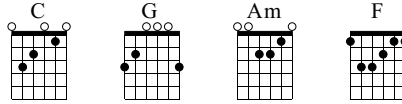

No woman no cry

Bob Marley

Standard tuning

$\text{♩} = 120$

S-Gt

The score consists of four systems of music, each with a treble clef staff and a guitar tablature staff. The first system starts with a dynamic marking *f* and includes a measure with a triplet of eighth notes (3 0 2 3). The second system includes a measure with a triplet of eighth notes (3 0 2 3). The third system includes a measure with a triplet of eighth notes (3 0 2 3). The fourth system includes a measure with a triplet of eighth notes (3 0 2 3). Chord diagrams for C, G, Am, and F are provided above the corresponding measures. The tablature includes fret numbers and a bar line.