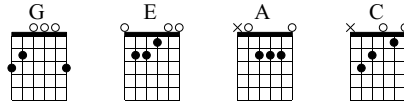

HBO

master gold
obsessions

Words & Music by mastergold

Standard tuning

$\text{♩} = 120$

S-Gt

G E A C 4x

9