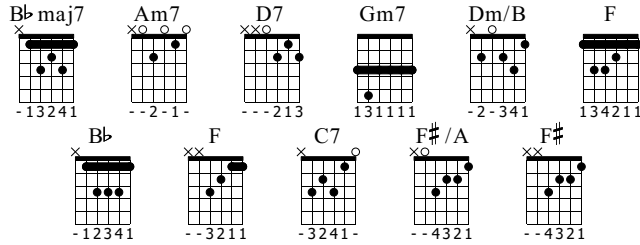

My Love

Paul McCartney & Wings
Red Rose Speedway

Words & Music by Linda McCartney & Paul McCartney

Standard tuning

$\text{♩} = 61$

$\text{♩} = 30$

$\text{♩} = 61$

Verse 1

B \flat maj7

S-Gt

f And when I go a-

full

T
A
B

8 8 10 7 9 8

Am7 D7

way, I know my heart will stay with my love, it's un- der- stood it's in the hands of

Gm7 Am7 B♭ F Verse 2 B♭ maj7

11

wo wo wo. My love does it good. And when the cupboard's

full full full full full full full

TAB 10 10 11 11 10 8 8 8 8 10 7 9 8 8

Am7 D7

15

bare, I'll still find something therewith my love, it's under- stood It's ev- ry'- where with

full full full full

TAB: 5 6 5 6 7 7 8 5 7 5 5 (5) 5 7 5 5 8

B♭ C7 F F♯/A B♭ C7 F

my love, oh my love, only my love does it good to

full full full

TAB: 5 8 5 5 8 5 4 5 6 5 (5) 7 8 5 7 8 6 8 6

Lead solo

B♭ Am7 D7 Gm7 Am7 B♭maj7 Dm/B