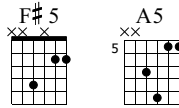

EGYPT

MERCYFUL FATE

Words & Music by King Diamond

Standard tuning

♩ = 125

E-Gt

♩ = 62

f

♩ = 125

12

16

83

TAB 2 0 4 2 4 2 2 0 4 2 4 2 0 0 3 3 0 2 2 6 4 2 0 4 2 4 2 0 4 2 4 2 0 4 2

87

TAB 2 0 4 2 4 2 2 0 4 2 4 2 0 0 3 3 0 2 2 6 4 4 2 4 4 2

92