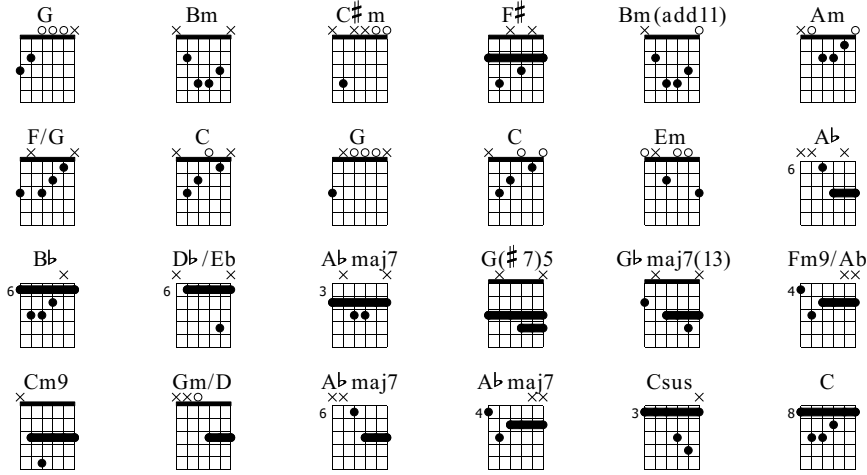

Farmer's Trust

(my arr. for solo guitar, also thx to Stef H.)

Pat Metheny (Group)

Travels 2CD

Words & Music by Pat Metheny (Group), TRAVELS

Standard tuning

$\text{♩} = 69$

N-Gt

1

G Bm G/B C#m F#

f
let ring -----| let ring -----| let ring -----|

TAB

0	0	3	4	3	4	0	0	2	3	2
0	0	0	0	4	4	4	0	4	2	4
3	2	2	4	2	4	2	4	2	4	2

5

Bm(add11) Am D F/G G9 C

let ring -----| let ring -----| let ring -----| let ring -----|

Csus C C7 Fm9/Ab Cm9 Gm/D

let ring

T
A
B

A \flat maj7 A \flat 7 C \sharp sus C A \flat maj7 B \flat /A \flat 1-2. C \sharp sus C D

let ring

T
A
B

3.

Csus C