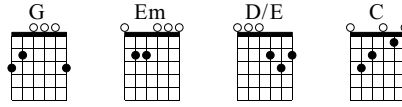

The Ballad

MillenColin
Pennybridge Pioneers

Words & Music by Danny Greeff

Standard tuning

♩ = 120

N-Gt

G **Em** **D/E**

f