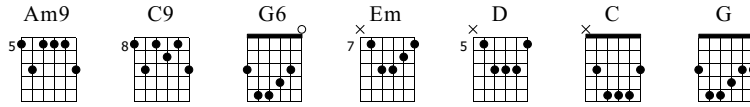

Al Arichpa

Monica Sex
Ptsaim Veneshikot

Standard tuning

♩ = 120

Am9 C9 G6

S-Gt

7 5 X 7 X X X 10 X 10 X X X 0 X 0 X X X
5 5 X 5 5 5 8 8 X 8 8 4 4 X 4 X X X
5 5 X 5 5 5 9 9 X 9 9 5 5 X 5 5 5 5
5 X 5 X X X 10 X 10 X X X 0 X 0 X X X
5 X 5 X X X 8 X 8 X X X 3 X 3 X X X

Am9 C9 G6

0 X 0 X X X 7 X 7 X X X 10 X 10 X X X 0 X 0 X X X 0
3 X 3 X X X 5 X 5 X X X 8 X 8 X X X 3 X 3 X X X 4
4 X 4 X X X 5 X 5 X X X 9 X 9 X X X 4 X 4 X X X 4
5 X 5 X X X 5 X 5 X X X 8 X 8 X X X 5 X 5 X X X 5
3 X 3 X X X 5 X 5 X X X 8 X 8 X X X 3 X 3 X X X 3

TAB

3x

55 **D** **C**

| | | | | | | |
|---|-----------------|-----------------|---|-----|---------|---|
| T | 5-5-5-5-5-5-5-5 | 3-3-3-3-3-3-3-3 | 3 | 3-3 | 2-2-1-1 | 0 |
| A | 7-7-7-7-7-7-7-7 | 5-5-5-5-5-5-5-5 | 4 | 4-4 | 3-3-2-2 | 3 |
| B | 5-5-5-5-5-5-5-5 | 3-3-3-3-3-3-3-3 | 5 | | | 4 |
| | | | 3 | | | 5 |
| | | | | | | 5 |
| | | | | | | 3 |