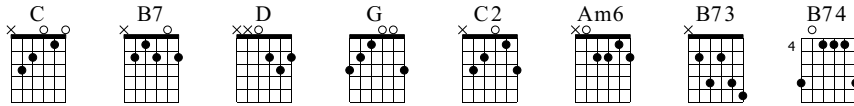

Megalomania

Muse

Words & Music by Muse

Standard tuning

♩ = 150

S-Gt

Paradise comes as a.....

First system of musical notation for guitar, including a treble clef, 4/4 time signature, and guitar tablature. The melody starts with a forte (f) dynamic. The lyrics "Paradise comes as a....." are written above the staff.

Second system of musical notation for guitar, including a treble clef and guitar tablature.

Third system of musical notation for guitar, including a treble clef and guitar tablature.

Fourth system of musical notation for guitar, including a treble clef and guitar tablature.

Fifth system of musical notation for guitar, including a treble clef and guitar tablature.

18

C B7 B7

TAB

2 1 2 0 2 0 2 1 | 0 2 2 0 0 0 2 | 0 0 0 0 0 0 | 2 2

0 0 0 0 0 0 | 1 1 1 1 1 1 | 2 2 2 2 2 2 | 0 0

2 2 2 2 2 2 | 3 3 3 3 3 3 | 3 3 3 3 3 3 | 2 2