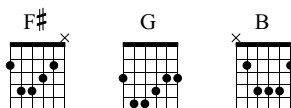

Plug in Baby

Muse

Words & Music by Muse

Standard tuning

♩ = 140

E-Gt

First system of music, measures 1-2. The treble clef staff shows a melody starting with a first finger (1) on the first note. The dynamic marking *f* is present. The guitar tablature below shows fret numbers 8, 9, 6, 8, 9, 6, 7, 9 in the first measure and 6, 7, 9, 7, 8, 7, 9, 7, 6 in the second measure.

Second system of music, measures 3-5. The treble clef staff shows a melody with a triplet of eighth notes in measure 3. The guitar tablature below shows fret numbers 9, 6, 7, 9, 6, 7, 5, 6 in measure 3; 7, 5, 7, 7, 8, 7, 6, 7, 6 in measure 4; and 7, 7, 7, 4, 7, 7, 7, 9 in measure 5.

Third system of music, measures 6-8. The treble clef staff shows a melody with a 'full' dynamic marking indicated by an upward arrow. The guitar tablature below shows fret numbers 9, 9, 7, 6, 7, 7, 6, 7 in measure 6; 8, 9, 6, 8, 9, 6, 7, 9 in measure 7; and 6, 7, 9, 7, 8, 7, 9, 7, 6 in measure 8.

Fourth system of music, measures 9-11. The treble clef staff shows a melody. The guitar tablature below shows fret numbers 9, 6, 7, 9, 6, 7, 5, 6 in measure 9; 7, 5, 7, 7, 8, 7, 6, 7, 6 in measure 10; and 7, 7, 7, 4, 7, 7, 7, 9 in measure 11.