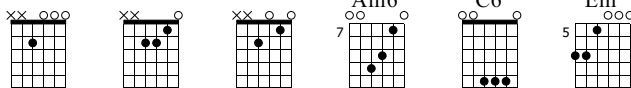

Sunburn

Acoustic
Muse
live

Words & Music by Matt Bellamy

Standard tuning

♩ = 94

Intro

S-Gt

f
let ring

TAB

2 0 0 0 0 0 2 2 1 2 0 1 2 1 | 2 0 1 0 1 0 1 2 1 0 1 2 1

3

let ring

TAB

2 0 0 0 0 0 2 2 1 2 0 1 2 1 | 2 0 1 0 1 0 1 2 1 0 1 2 1

5

let ring

TAB

2 0 0 0 0 0 2 2 1 2 0 1 2 1 | 2 0 1 0 1 0 1 2 1 0 1 2 1

7

let ring

TAB

2 0 0 0 0 0 2 2 1 2 0 1 2 1 | 2 0 1 0 1 0 1 2 1 0 1 2 1

4x

9 *let ring* 3x