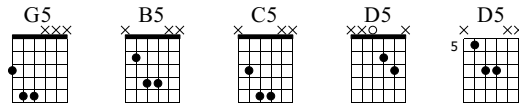

# Someday, right now

Words & Music by Mustard Plug

Standard tuning

♩ = 180

E-Gt

G5

*f*

B5

C5

1. D5

2. D5

G5