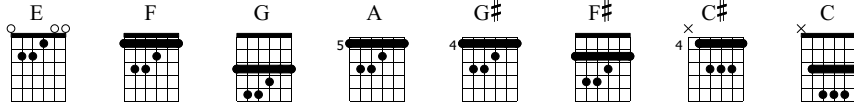

She Wants To Move

N*E*R*D*

Standard tuning

♩ = 120

Verse

S-Gt

First system of the verse, measures 1-8. The treble clef staff shows a series of whole notes on the open strings (E, A, D, G, B, E). The guitar TAB staff is empty.

9

Second system of the verse, measures 9-11. The treble clef staff shows chords E, F, and E. The guitar TAB staff shows the following fret numbers: 0, 1, 2, 2, 0 for E; 0, 1, 2, 3, 3, 1 for F; and 0, 1, 2, 2, 0 for E.

12

Third system of the verse, measures 12-13. The treble clef staff shows chords E, F, G, and A. The guitar TAB staff shows the following fret numbers: 0, 1, 2, 2, 0 for E; 0, 1, 2, 3, 3, 1 for F; 3, 4, 5, 5, 3 for G; and 5, 6, 7, 7, 5 for A.