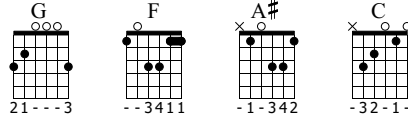

Good Times Gone

NickelBack
SilverSide Up

Standard tuning

♩ = 130

S-Gt

G **F**

f

TAB