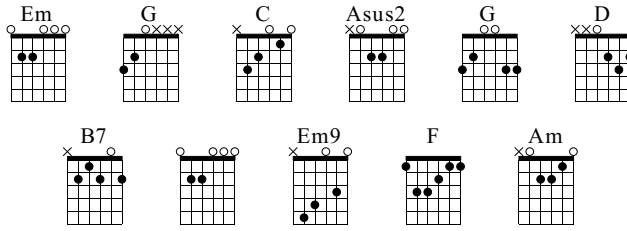

Angels Fall First

Nightwish
Angels Fall First

Standard tuning

♩ = 120

N-Gt

1

Em G C Asus2

ff f *ff* *f* *ff f* *ff f* *ff* *f ff f*

let ring † *let ring †* *let ring †*

4

ff *f* *ff* *f* *ff* *f*

let ring † *let ring* *let ring †*

8

ff *f* *ff* *f*

let ring *let ring †*

12

ff *f* *ff f* *ff f* *ff f* *ff f* *ff* *f ff f*

let ring *let ring †* *let ring*

TAB