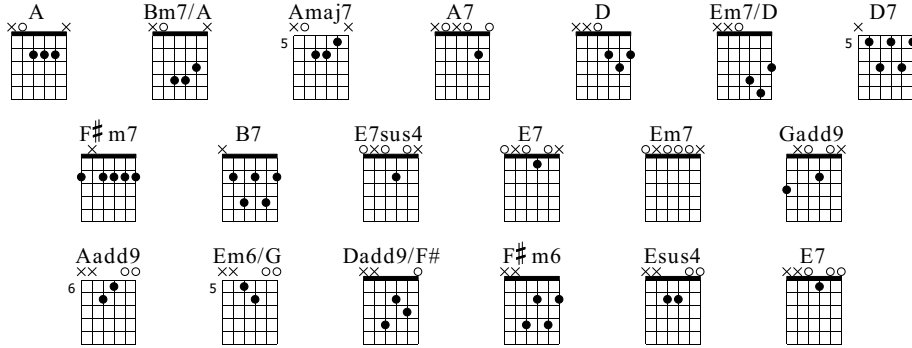

# Love In The Air

Yoshi Story Soundtrack

Kazumi Totaka

Love, Peace & Happiness

Standard tuning

♩ = 250

S-Gt

A Bm7/A Amaj7

*fff mf*  
Capo. fret 3  
let ring

*f mf f mf f*

Bm7/A A Bm7/A Amaj7

*mf f mf f mf*  
let ring

*fff mf f mf f mf f*

Bm7/A A Bm7/A Amaj7

*mf f mf f mf*  
let ring

*fff mf f mf f mf f*

T  
A  
B

4	2	4	2	4	2	2	2	0	0	0	2	2	2	0	0	0	2
---	---	---	---	---	---	---	---	---	---	---	---	---	---	---	---	---	---

E7

58

let ring -----|

T  
A  
B

2	0	1	0	1	0	0
---	---	---	---	---	---	---