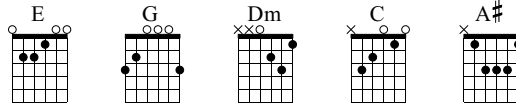

Polly

Nirvana
Nevermind

Words & Music by Kurt Cobain

Standard tuning

♩ = 122

S-Gt

♩ = 120

E G Dm C Dm 6x

f

6x

TAB

	1	X	0	0	0	X	3	1	1	1	1	1	1	3	X	1	1	1	1
	2	X	0	0	0	X	2	3	3	X	0	0	0	0	X	0	0	0	0
	0	X	3	3	3	X	0	0	0	X	2	2	2	2	0	X	2	2	2
	0	X	3	3	3	X	0	0	0	X	3	3	3	3	0	X	3	3	3

G A# Dm G A# 7x

7x

TAB

3	3	X	3	3	3	3	3	3	3	3	3	3	3	3	3	3	3	3	3
0	0	X	3	3	3	3	3	3	3	3	3	3	3	3	3	3	3	3	3
0	0	X	3	3	3	3	3	3	3	3	3	3	3	3	3	3	3	3	3
2	2	X	1	1	1	1	1	1	1	1	1	1	1	1	1	1	1	1	1