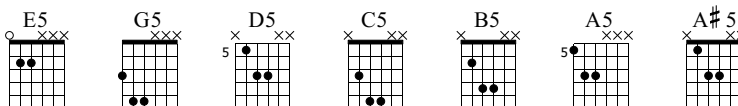

Polly(new wave)

NIRVANA
Incesticide

Standard tuning

♩ = 205

E-Gt

f

E5 G5 D5 C5 B5 G5 C5 G5

6x