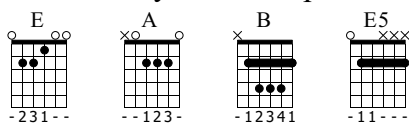

# Fairy Tale of New York

No Use For A Name  
When you were a punk

Standard tuning

♩ = 90

E E E E E A E E E E E

E-Gt

*f*  
let ring

TAB

0	0	0	0	0	0	0	2	2	2	2	2	0	0	0	0	0	0
1	1	1	1	1	1	1	2	2	2	2	2	1	1	1	1	1	1
2	2	2	2	2	2	2	0	0	0	0	0	2	2	2	2	2	2
0	0	0	0	0	0	0	0	0	0	0	0	0	0	0	0	0	0

B E E E E E A

let ring

TAB

2	2	2	2	2	2	0	0	0	0	0	0	0	0	2	2	2	2	2
4	4	4	4	4	4	0	0	0	0	0	0	0	0	2	2	2	2	2
4	4	4	4	4	4	1	1	1	1	1	1	2	2	2	2	2	2	2
4	4	4	4	4	4	2	2	2	2	2	2	2	2	0	0	0	0	0
2	2	2	2	2	2	2	2	2	2	2	2	2	2	0	0	0	0	0

E E E E E E5

let ring

TAB

0	0	0	0	0	0	4	2	2	2	0	0	0	0	0	0	0	0	0
0	0	0	0	0	0	4	2	2	2	0	0	0	0	0	0	0	0	0
1	1	1	1	1	1	2	2	2	2	0	0	0	0	0	0	0	0	0
2	2	2	2	2	2	2	2	2	2	0	0	0	0	0	0	0	0	0
2	2	2	2	2	2	2	2	2	2	0	0	0	0	0	0	0	0	0