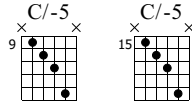

Sweeping façon John Petrucci

Nicolas Notarianni

Guitar WorkShop

Words & Music by Nicolas Notarianni

Standard tuning

♩ = 110

E-Gt

C/-5