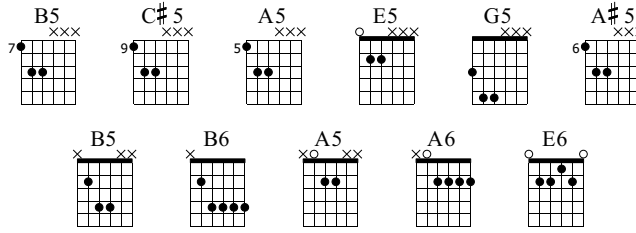

Be Here Now

Oasis

Words & Music by Noel Gallagher

Standard tuning

♩ = 112

INTRO

E-Gt

B5 C#5 A5

1

f

TAB

| | | | | | | | | | | | | | | |
|---|---|---|---|---|---|---|---|---|---|----|----|---|---|---|
| 9 | 9 | 9 | 9 | 9 | 9 | 9 | 9 | 9 | 9 | 11 | 11 | 7 | 7 | 7 |
| 9 | 9 | 9 | 9 | 9 | 9 | 9 | 9 | 9 | 9 | 11 | 11 | 7 | 7 | 7 |
| 7 | 7 | 7 | 7 | 7 | 7 | 7 | 7 | 7 | 7 | 9 | 9 | 5 | 5 | 5 |