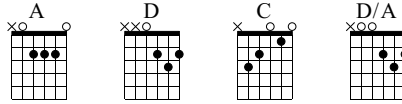

Columbia

Oasis

Standard tuning

♩ = 100

E-Gt

1

Chord diagrams: A, D, C, D/A

TAB

0	0	0	(0)	0	0	2	0	0
2	2	2	(2)	2	2	2	2	1
2	2	2	(2)	2	2	2	2	0
0	0	0	(0)	0	0	0	0	3

5

Chord diagrams: A, D

TAB

0	0-0	0	(0)	0-0	2	0-0	0	
1	2-2	2	(2)	2-2	3	1-1	1	
0	2-2	2	(2)	2-2	2	0-0	0	
2	2-2	2	(2)	2-2	0	2-2	2	5-5
3	0-0	0	(0)	0-0	0	3-3	3	7-7

11

TAB

(7)	5-7	5-7	5	5-7	5	5-7-5	(5)	5-7	5-7-5	7
-----	-----	-----	---	-----	---	-------	-----	-----	-------	---

Annotations: 1/2, full

15

Chord diagram: A

TAB

(7)	5-7	5-7	5	5-7-5	7	5-7-5	(5)	5-2	0	0	0-0	0
								2	2	2	2	2
								2	2	2	2	2
								0	0	0	0	0