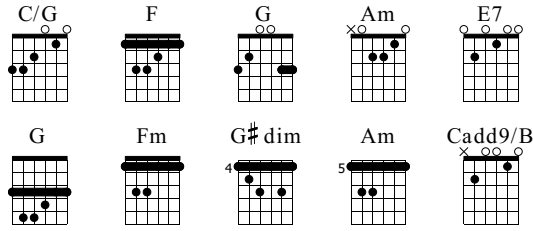

# Don't Look Back In Anger (Acoustic)

Oasis

What's The Story Morning Glory?

Standard tuning

♩ = 90

estevan\_oliveira@ig.com.br

S-Gt

Chords: C/G, F, C/G

*f*

Musical notation and guitar tab for the first system. The notation is in 4/4 time and features a treble clef. The guitar tab shows fret numbers for strings 1 through 6. The chords indicated are C/G, F, and C/G.

Chords: F, C/G, G, Am, E7

Musical notation and guitar tab for the second system. The notation is in 4/4 time and features a treble clef. The guitar tab shows fret numbers for strings 1 through 6. The chords indicated are F, C/G, G, Am, and E7.

Chords: F, G, C/G, Am, G, C/G, G

Musical notation and guitar tab for the third system. The notation is in 4/4 time and features a treble clef. The guitar tab shows fret numbers for strings 1 through 6. The chords indicated are F, G, C/G, Am, G, C/G, and G.