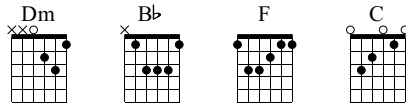

## OASIS

Words & Music by Noël Gallagher

Standard tuning

♩ = 125

E-Gt

1

Son clair, compressor

Entrée Drums