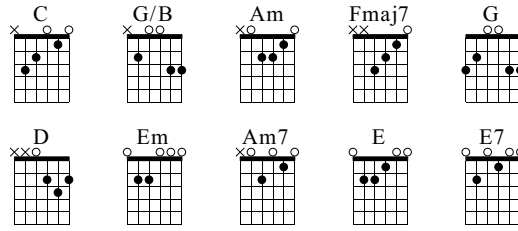

# Rockin' Chair

Oasis

Words & Music by Noel Gallagher

Standard tuning

♩ = 130

S-Gt

C G/B Am

*f*

0 0 0 0 0 0 0 0 3 3 3 3 3 3 3 3 0 0 0 0 0 0 0 0  
1 1 1 1 1 1 1 1 3 3 3 3 3 3 3 3 1 1 1 1 1 1 1 1  
0 0 0 0 0 0 0 0 0 0 0 0 0 0 0 0 2 2 2 2 2 2 2 2  
3 3 3 3 3 3 3 3 2 2 2 2 2 2 2 2 0 0 0 0 0 0 0 0

C G/B Am

4 3x 3x

(0) 0 0 0 0 0 0 0 0 0 0 0 0 3 3 3 3 3 3 3 3 0 0 0 0 0 0 0 0  
(1) 1 1 1 1 1 1 1 1 1 1 1 1 3 3 3 3 3 3 3 3 1 1 1 1 1 1 1 1  
(2) 2 2 2 2 2 2 2 2 2 2 2 2 0 0 0 0 0 0 0 0 2 2 2 2 2 2 2 2  
(3) 0 0 0 0 0 0 0 0 3 3 3 3 3 3 3 3 2 2 2 2 2 2 2 2 0 0 0 0