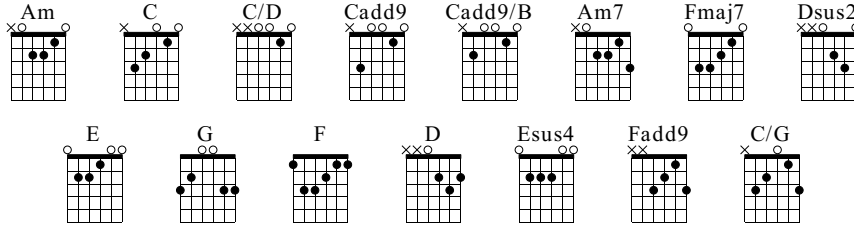

Sad Song

Oasis
DVD Live by The Sea

Words & Music by Noel Gallagher

Standard tuning

♩ = 120

Am C

S-Gt

1

fff
let ring

f

let ring

TAB

0	0	0	0	0	0	0	0	0	0	0	0	0
1	3	1	1	1	1	1	1	1	1	1	1	1
2	0	2	2	2	2	2	2	2	2	2	0	0
0	0	0	0	0	0	0	0	0	0	3	3	3

Am C

2

fff
let ring