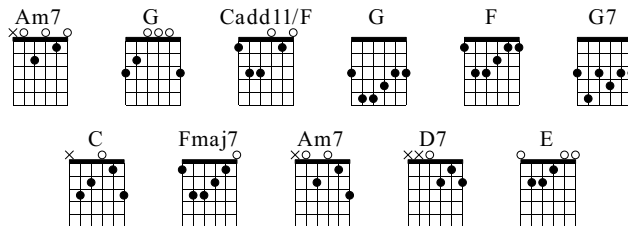

Slide Away

Oasis

Standard tuning

♩ = 93

E-Gt

TAB

TAB

Am7 G Cadd11/F

TAB

Am7 G Cadd11/F Am7 G Cadd11/F

TAB

Am7 G Cadd11/F

TAB

0	0	0	0	0	0	3	3	0	0	0	0	0	0	0	0	0	0	0	0
1	1	1	1	1	1	0	0	0	0	0	0	0	0	0	0	0	0	0	0
2	0	0	0	0	0	0	0	0	0	0	0	0	0	0	0	0	0	0	0
0	0	0	0	0	0	2	2	3	3	3	3	3	3	3	3	3	3	3	3
0	0	0	0	0	0	2	2	3	3	3	3	3	3	3	3	3	3	3	3
0	0	0	0	0	0	3	3	1	1	1	0	0	0	0	0	0	0	0	0