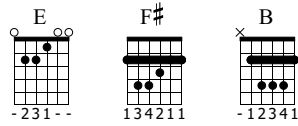

So Lonely (Chorus)

none
Sven Olsson
none

Words & Music by Sven Olsson

Standard tuning

♩ = 130

N-Gt

Chord diagrams: E, F#, B

Measure 1: E (fermata)

Measure 2: E

Measure 3: E

Measure 4: E

Measure 5: F#

Measure 6: F#

Measure 7: B

Measure 8: B (fermata)

Measure 9: E