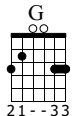

the calm before the flood

orphaned land

Standard tuning

♩ = 130

t = 130

t = 110

♩ = 110

S-Gt

1

f

let ring

5 6 6 5 6 5 3 5 6 5 0 5 0 0

TAB 0

4

let ring

5 0 5 5 5 3 1 0 1 5 6 5 6 5 1 0 0 3 0 3 5 3

TAB (0) 1 1 6 0

8

let ring

1 1 3 1 3 2 0 3 3 3 3 0 3 3 3 3

TAB 0 1 1 1