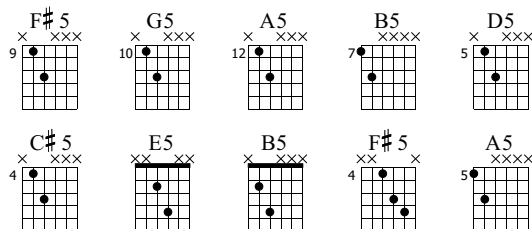

Wrecking crew

OVERKILL

Tacking over

Words & Music by overkill

Standard tuning

♩ = 160

E-Gt

Measures 1-2. Musical notation in 4/4 time, treble clef. Measure 1 starts with a first finger (1) and a forte (f) dynamic. The guitar tab below shows fret numbers for strings 9, 7, 0, 9, 5, 0, 5, 0, 9, 7, 7, 7, 0, 2, 0, 3, 0, 2, 0, 3, 0.

Measures 3-4. Musical notation in 4/4 time, treble clef. Measure 3 starts with a triplet (3). The guitar tab below shows fret numbers for strings 9, 7, 0, 9, 7, 0, 9, 7, 0, 5, 0, 5, 0, 5, 0, 5, 0.

Measures 5-8. Musical notation in 4/4 time, treble clef. Measure 5 starts with a sixteenth note triplet (6). The guitar tab below shows fret numbers for strings 3, 2, 0, 3, 2, 0, 3, 2, 0, 3, 2, 0, 3, 2, 0, 3, 2, 0, 3, 2, 0, 3, 2, 0.

B 2 2 2 4 2 4 | 4 4 4 2 2 2

1. B5 2.

TAB 4 4 4 4 4 4 4 2 4 | 4 4 4

B 2 2 2 4 4 4 4 4 2 4 | 2 2 2

58

TAB 9 9 9 9 5 0 5 0 5 0 | 9 9 9 0 2 0 3 0 2 0 3 0

B 7 7 7 7 5 0 5 0 5 0 | 7 7 7 0 0 0 0 0 0 0 0

60

TAB

B 7 7 7 9 7 9 | 9 9 9 7 7 7 | 7 7 7 9

B 5 5 5 7 5 7 | 7 7 7 5 5 5 | 5 5 5 7

126

B5 D5 B5 D5

TAB

B 9 9 9 7 7 7 | 7 7 7 9 7 9 | 9 9 9 7 7 7

B 7 7 7 5 5 5 | 5 5 5 7 5 7 | 7 7 7 5 5 5