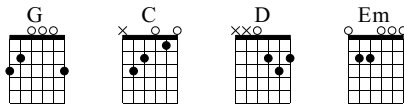

# 4/4 Æ - À 1/2 Ç μ Ä » Ø Ò ä (Memory From Nine Demarcation)

3-Ô Ø À Ö ¶ Ó (OverLoad)

Standard tuning

♩ = 80

N-Gt

14

C D G Em

TAB

0	0	0	0	0	0	2	2	2	2	2	2	2	2	2	3	3	3	3	0	0	0	0
1	1	1	1	1	1	3	3	3	3	3	3	3	3	3	0	0	0	0	0	0	0	0
0	0	0	0	0	0	2	2	2	2	2	2	2	2	2	0	0	0	0	0	0	0	0
3	3	3	3	3	3	0	0	0	0	0	0	0	0	0	2	2	2	2	2	2	2	2

17

G C D

TAB

3	3	3	3	3	3	0	0	0	0	0	0	2	2	2	2	2	2	2	2	2	2
0	0	0	0	0	0	0	0	0	0	0	0	3	3	3	3	3	3	3	3	3	3
0	0	0	0	0	0	0	0	0	0	0	0	0	0	0	0	0	0	0	0	0	0
2	2	2	2	2	2	3	3	3	3	3	3	0	0	0	0	0	0	0	0	0	0

20

G Em G G

TAB

3	3	3	3	3	0	0	0	0	0	3	3	3	3	3	3	3	3	3	3	0	0	0	0
0	0	0	0	0	0	0	0	0	0	0	0	0	0	0	0	0	0	0	0	0	0	0	0
2	2	2	2	2	2	0	0	0	0	0	0	0	0	0	0	0	0	0	0	0	0	0	0
3	3	3	3	3	0	0	0	0	0	3	3	3	3	3	3	3	3	3	3	3	3	3	3