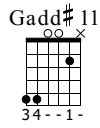

# Suicide Note Part 1

Pantera

The Great Southern Trendkill

Dropped D  
⑥=D

♩ = 57

**Intro**

S-Gt

*f*  
let ring

TAB

0	3	5	3	2	3	2	0	1	0	1	3	0
---	---	---	---	---	---	---	---	---	---	---	---	---

2

let ring

let ring

TAB

0	3	5	3	2	3	2	0	1	0	1	3	0	0	3	5	3	2	3	2	0	1	0	1	3	0
---	---	---	---	---	---	---	---	---	---	---	---	---	---	---	---	---	---	---	---	---	---	---	---	---	---

4

let ring

TAB

0	3	5	3	2	3	2	0	1	0	1	3	0
---	---	---	---	---	---	---	---	---	---	---	---	---

**Verse 1**

Gadd#11 Gadd#11/F# G

TAB

2	2	2	0	0	2	2	2	0	2	2	0	2	2	2	0	0
0	0	0	0	0	0	0	0	0	0	0	0	0	0	0	0	0
5	5	5	5	5	5	5	5	5	5	5	5	5	5	5	5	5
5	5	4	5	5	5	5	5	5	5	5	5	5	5	5	5	5

53

let ring

let ring

T  
A  
B

0 3 5 3 2 3 2 0 1 0 1 3 0 0 3 5 3 2 3 2 0 1 0 1 3 0

55

T  
A  
B

1 3 2 0 0 0