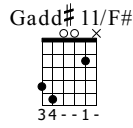

# Suicide Note Part 1

Pantera

The Great Southern Trendkill

Dropped D  
⑥=D

♩ = 57

**Intro**

S-Gt

*f*  
let ring

TAB

0	3	5	3	2	3	2	0	1	0	1	3	0
---	---	---	---	---	---	---	---	---	---	---	---	---

2

let ring

let ring

TAB

0	3	5	3	2	3	2	0	1	0	1	3	0	0	3	5	3	2	3	2	0	1	0	1	3	0
---	---	---	---	---	---	---	---	---	---	---	---	---	---	---	---	---	---	---	---	---	---	---	---	---	---

4

let ring

TAB

0	3	5	3	2	3	2	0	1	0	1	3	0
---	---	---	---	---	---	---	---	---	---	---	---	---

**Verse 1**

Gadd#11 Gadd#11/F# G

TAB

2	2	2	0	0	2	2	2	0	2	2	0	2	2	2	0	0
0	0	0	0	0	0	0	0	0	0	0	0	0	0	0	0	0
5	5	5	5	5	5	5	5	5	5	5	5	5	5	5	5	5
5	5	4	5	5	5	5	5	5	5	5	5	5	5	5	5	5