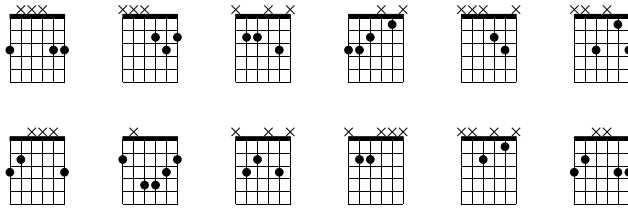

panther- caitiff

panther

Standard tuning

♩ = 110

S-Gt

First system of musical notation (measures 1-3). It includes a treble clef, a 4/4 time signature, and a dynamic marking 'f'. The notation shows a melodic line with a key signature change to one sharp (F#) in the second measure. Below the staff is a guitar tablature with three lines labeled T, A, and B.

Second system of musical notation (measures 4-7). It continues the melodic line from the first system. The tablature below shows various fret numbers and triplets.

Third system of musical notation (measures 8-10). It includes a repeat sign at the beginning of the system. The notation shows a melodic line with a key signature change to one sharp (F#) in the second measure of the system. The tablature below shows various fret numbers and triplets.

Fourth system of musical notation (measures 11-14). It continues the melodic line. The notation shows a melodic line with a key signature change to one sharp (F#) in the second measure of the system. The tablature below shows various fret numbers and triplets.