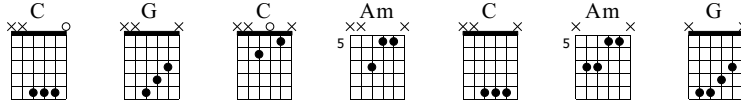

panther-dida

panther

Standard tuning

♩ = 110

1

C G G C

S-Gt

Measures 1-4 of the guitar score. Measure 1: C chord, notes G4, B4, D5, with dynamics *fff* and *f*. Measure 2: G chord, notes B3, D4, F4, with dynamics *fff* and *f*. Measure 3: G chord, notes B3, D4, F4, with dynamics *fff* and *f*. Measure 4: C chord, notes G4, B4, D5, with dynamics *fff* and *f*.

T	5	5	5	3	3	1
A	5	5	4	4	4	0
B	5	5	5	5	5	2

6

G Am G Am G

Measures 5-9 of the guitar score. Measure 5: G chord, notes B3, D4, F4, with dynamics *fff*, *f*, *fff*. Measure 6: Am chord, notes C4, E4, G4, with dynamics *f*. Measure 7: G chord, notes B3, D4, F4, with dynamics *fff*, *f*. Measure 8: Am chord, notes C4, E4, G4, with dynamics *fff*, *f*, *fff*. Measure 9: G chord, notes B3, D4, F4, with dynamics *f*, *fff*.

T	3	3	5	3	5	5	5	3	3
A	4	4	5	4	5	5	5	4	4
B	5	5	7	5	7	7	7	5	5

12

C G Am G

Measures 10-13 of the guitar score. Measure 10: C chord, notes G4, B4, D5, with dynamics *f*. Measure 11: G chord, notes B3, D4, F4, with dynamics *fff*, *f*. Measure 12: G chord, notes B3, D4, F4, with dynamics *fff*, *f*. Measure 13: Am chord, notes C4, E4, G4, with dynamics *fff*, *f*.

T	(5)	5	3	5	3
A		5	4	5	4
B		5	5	7	5

17

Am Am G G

Measures 14-17 of the guitar score. Measure 14: Am chord, notes C4, E4, G4, with dynamics *fff*, *f*. Measure 15: Am chord, notes C4, E4, G4, with dynamics *fff*, *f*. Measure 16: G chord, notes B3, D4, F4, with dynamics *fff*, *f*. Measure 17: G chord, notes B3, D4, F4, with dynamics *fff*, *f*.