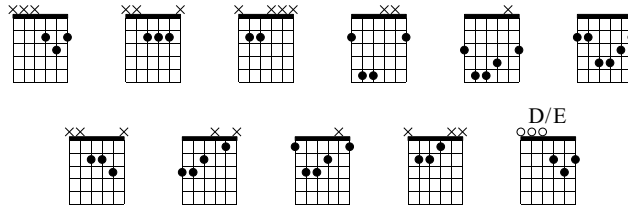

## panther

Standard tuning

♩ = 120

S-Gt

TAB

TAB

TAB

TAB

13

TAB  
0 2 3 2 2 2 2 2 2 2 0 0 0 0 2 2

15

TAB  
2 2 0 0 0 0 0 0 0 0 0 2 3 2 2 2 2 2

17

TAB  
2 0 0 0 0 0 0 2 2 2 2 2 2 2 3 3 3 3 3 3

20

TAB  
4 3 2 2 2 2 2 2 2 2 2 5 4 3 3 3 3 3 3 3

22

TAB  
4 2 2 2 2 2 2 2 2 2 2 0 0 0 0 0 0 0 0

24

TAB  
2 2 0 0 0 0 0 0 0 0 0 0 2 3 2 2 2 2 2 2

66

D/E

The image shows a musical score for guitar. The top staff is a treble clef staff with a key signature of one sharp (F#). It contains a sequence of notes: a quarter note G4, an eighth note A4, a quarter note B4, a quarter note C5, a quarter note D5, a quarter note E5, a quarter note F#5, and a quarter note G5. The bottom staff is a guitar tablature with six lines labeled T, A, B, and three unlabeled lines. The fret numbers are: T (2, 3, 2, 2, 2, 2, 2, 2), A (0, 2, 3, 2, 2, 2, 2, 2), B (0, 0, 0, 0, 0, 0, 0, 0), and the unlabeled lines (2, 3, 2, 2, 2, 2, 2, 2). The piece ends with a D/E chord.