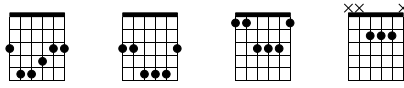

The Drank Bear

The Drank Bear

Pasexy

Pas - Sexy

Standard tuning

♩ = 80

ä ç úé ô áuí àèç çáúáéí

E-Gt

$\text{♩} = 200$

$\text{♩} = 80$

Musical notation for measures 10-12. The first system (measures 10-11) is marked with a tempo of 200. The second system (measure 12) is marked with a tempo of 80. The notation includes a treble clef staff with notes and a guitar TAB staff with fret numbers and picking directions.

ää+ø àçá

Musical notation for measures 16-18. The notation includes a treble clef staff with notes and a guitar TAB staff with fret numbers and picking directions.

äüðáøóúé íáá

ú'äìü äøäüúé

äé íæøø

Musical notation for measures 19-21. The notation includes a treble clef staff with notes and a guitar TAB staff with fret numbers and picking directions.

áčæøä

äëüàðé ðéðñ

31

TAB

iúçðä

úäàì äðé

äéðä éäñéäòäð

Musical notation for measures 34-36. The treble clef staff shows notes with accidentals (sharps and naturals). The guitar TAB staff shows fret numbers (0, 1, 2, 3, 4) and string indicators (1-6) with arrows indicating fretting direction.