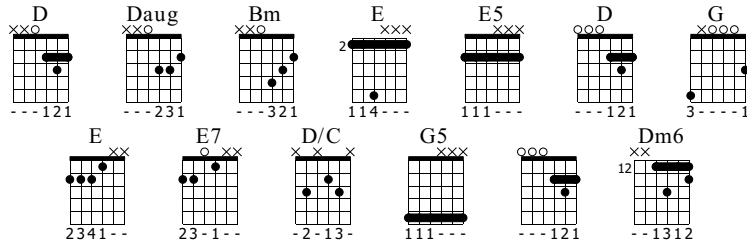

You are a light

Pavement
Terror twilight

Words & Music by Pavement

Dropped D
⑥=D

♩ = 80

Verse 1

E-Gt

Measures 1-4 of Verse 1. Chords: D, Daug. Includes a dynamic marking *f*. Includes a guitar tablature section with strings T, A, B.

Measures 5-7 of Verse 1. Chords: Bm, E, E5. Includes a guitar tablature section with strings T, A, B.

Measures 8-10 of Verse 1. Chords: D, D, G. Includes a guitar tablature section with strings T, A, B.