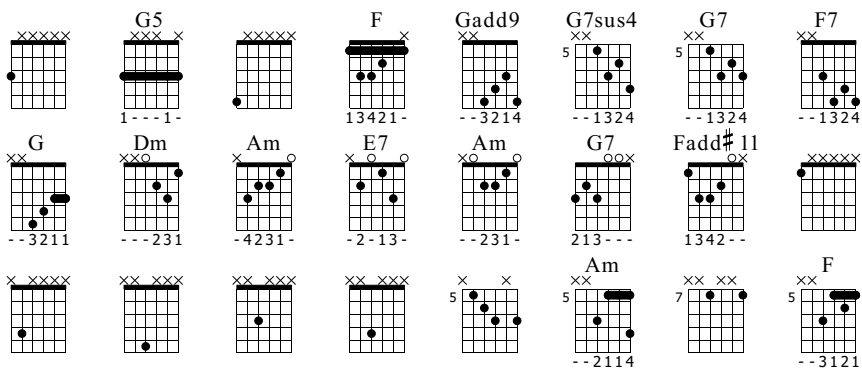

SALOBRE

Paco Pena

Words & Music by Paco Pena

Standard tuning

$\text{♩} = 100$

N-Gt

P P

4

TAB: 0 3-1-3-1-0 2 0 0 0 0 0 1-3 0-1-0 3-1-0-1-3-1-0 2-1-2

5

TAB: 0-1-3 0-3-1-3-0-0 3-1-3-1-0 2 0 0 0 3-1-0 2-0 0-1-0-0

6

TAB: 2-1 3 3-2 0 0 1-1 0 0 1-1 0 0 0 3 4 4 3 0 3 0 3 1 3 0 3 1

7

TAB: 3 0 0 0 0 0 0 0 4 5 3 3 5 4 5 0 5 4 5 0 4 5