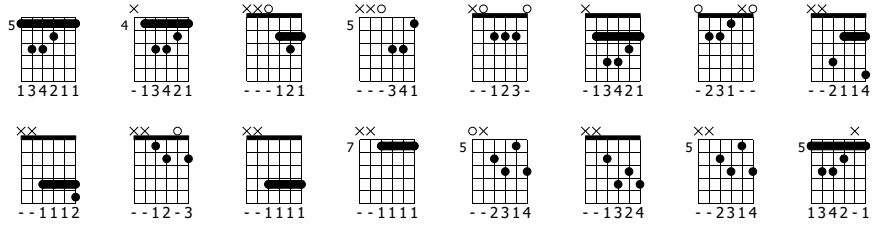

Puff the Magic Dragon

Peter Paul and Mary

Words & Music by Peter Paul and Mary

Standard tuning

♩ = 160

N-Gt

f

T
A
B