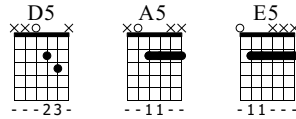

# Simple Effect

Words & Music by patagonia@mindless.com

Standard tuning

♩ = 150

E-Gt

1

D5

D5