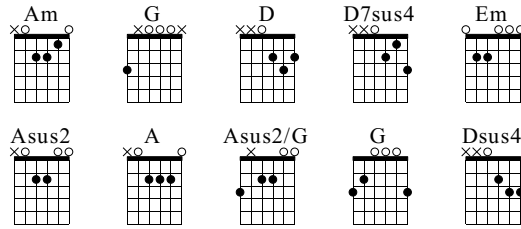

Mary Jane's Last Dance

Tom Petty & the Heartbreakers

Greatest Hits

Words & Music by Tom Petty

Standard tuning

♩ = 88

Am G D Am

E-Gt

f
Capo. fret 1

TAB: 0-2 0-2 1-1 2-2 2-2 0-0 0-0 0-0 0-2 0-0 0-0 1-1 2-2 2-2

D7sus4 G D Am

TAB: 0-2 0-2 3-1 2-0 0-0 0-0 0-0 0-3 0-2 0-2 0-0 0-0 1-1 2-2 2-2

TAB: 0-2 0-2 1-1 2-2 2-2 0-0 0-0 0-0 0-2 0-0 0-0 0-0 1-1 2-2 2-2

TAB: 0-2 0-2 1-1 2-2 2-2 0-0 0-0 0-0 0-2 0-0 0-0 0-0 1-1 2-2 2-2

47

T
A
B

0 2 1 1 1 0 0 0 0 3 X 0 2 0 0 0 1 1 1
 0 2 2 2 2 0 0 0 0 2 X 3 2 1 1 2 2 2
 0 2 2 2 2 0 0 0 0 2 2 0 0 0 1 1 1
 3 0 2 2 2

49

T
A
B

0 2 1 1 1 0 0 0 0 3 X 0 2 0 0 0 1 1 1
 0 2 2 2 2 0 0 0 0 2 X 3 2 1 1 2 2 2
 0 2 2 2 2 0 0 0 0 2 2 0 0 0 1 1 1
 3 0 2 2 2