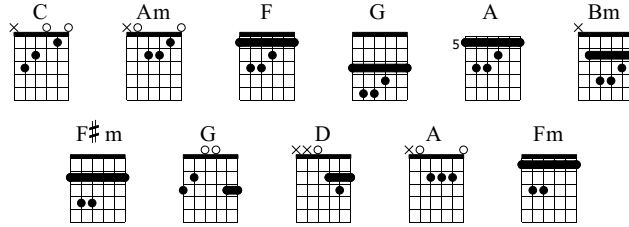

Jugband Blues

Pink Floyd
A Saucerful Of Secrets

Words & Music by Syd Barrett

Standard tuning

$\text{♩} = 143$

estevan_oliveira@ig.com.br

S-Gt

f

C Am C

Tablature for measures 1-3. Measure 1 is C, measure 2 is Am, measure 3 is C. The tab shows fret numbers for strings T, A, and B.

Am C

Tablature for measures 4-5. Measure 4 is Am, measure 5 is C. The tab shows fret numbers for strings T, A, and B.

$\text{♩} = 137$

Am C Am C

Tablature for measures 6-9. Measure 6 is Am, measure 7 is C, measure 8 is Am, measure 9 is C. The tab shows fret numbers for strings T, A, and B.