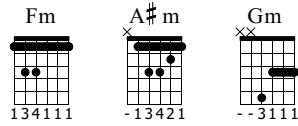

The Joke's On You

Porcupine Tree

Words & Music by Steven Wilson

Standard tuning

♩ = 66

Intro
Fm

S-Gt

TAB

A#m

TAB

TAB

Gm

TAB