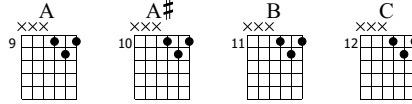

Tahitian Moon

Porno For Pyros

Standard tuning

$\text{♩} = 135$

Intro **Verse** **Chorus**

$\text{♩} = 130$

E-Gt

1

A A# B C

8x

f

8x

TAB

9 10 11 12
10 11 12 13
9 10 11 12

$\text{♩} = 135$ $\text{♩} = 130$

Verse2 **Chorus2** **Interlude**

T
A
B

The image shows a musical score for a single measure. The top staff is a treble clef staff with a single quarter note on the second line (G4). The number '34' is written above the staff. Below the treble staff is a guitar tab staff, which is currently empty. The letters 'T', 'A', and 'B' are stacked vertically on the left side of the tab staff, indicating it is a guitar tab.